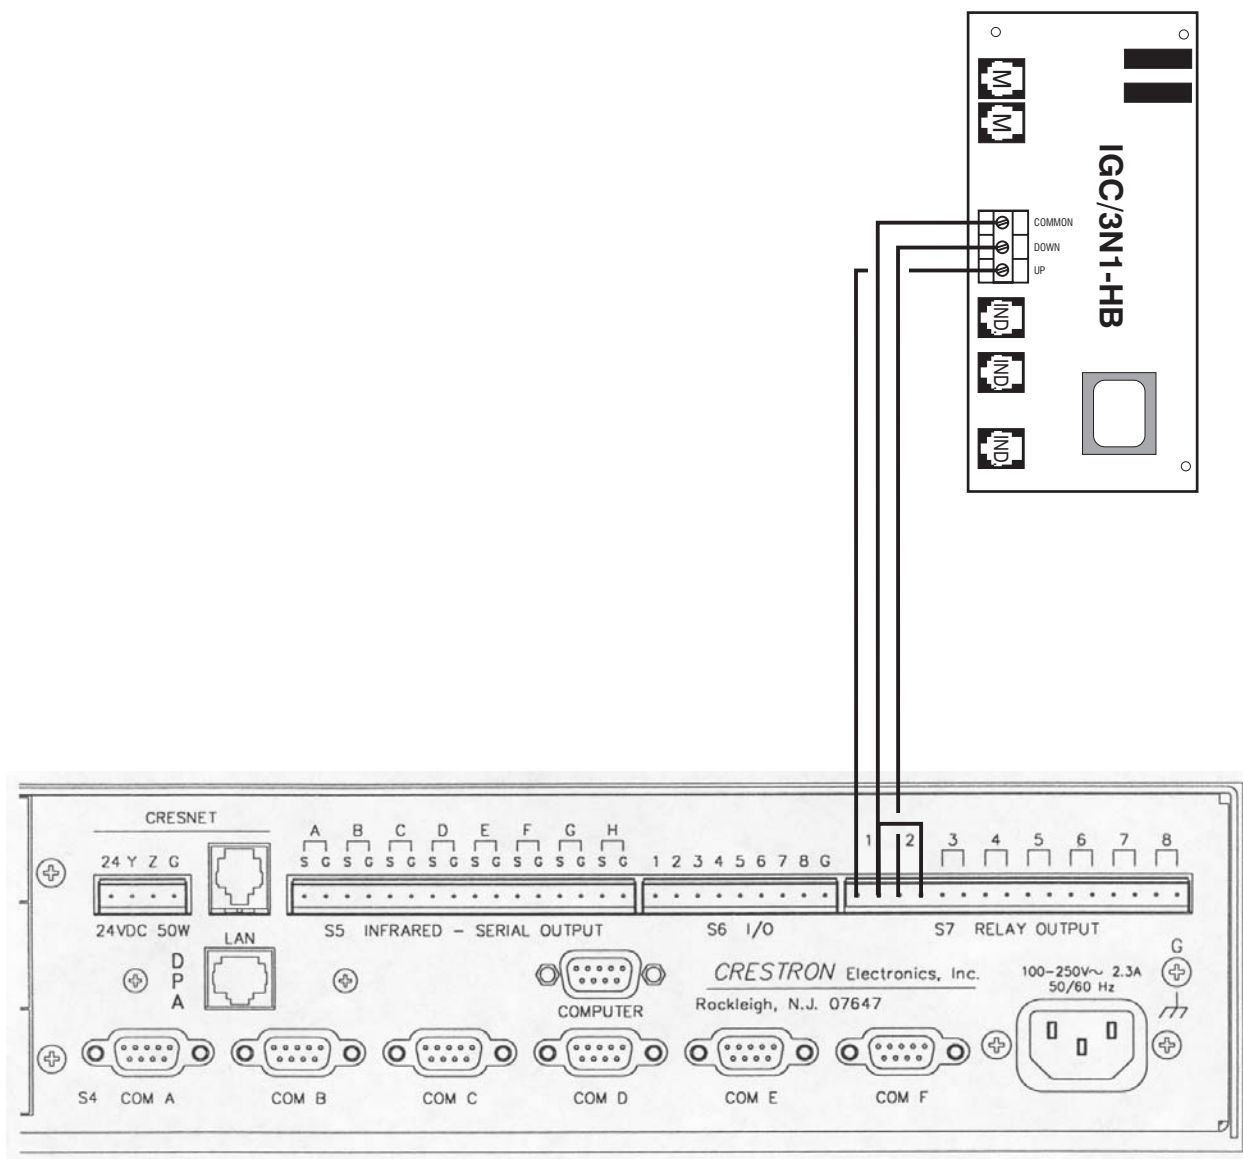

IGC/3N1-HB
Part No. 6300035

400m sec. Momentary for Up/Down
Maintained for Tilting
Up/Common
Down/Common
Up/Down/Common for Stop

Part No. CNMSX - PRO
Rear View