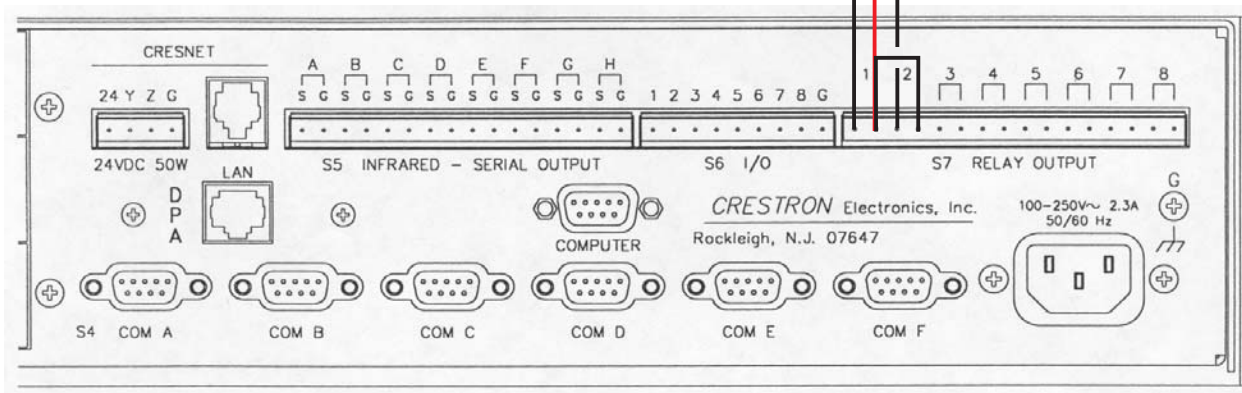

DCC - IGC
 DCC - Part No. 6300771
 IGC - Part No. 6300717

400m sec. Momentary for Up/Down
 Up/Common
 Down/Common
 Up/Down/Common for Stop

Part No. CNMSX - PRO
 Rear View