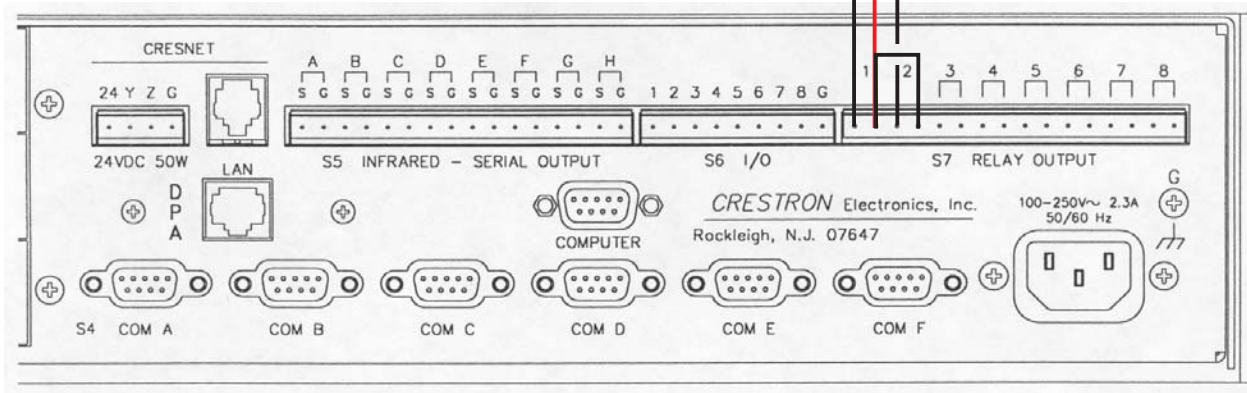

DSM - IGC
 DSM - Part No. 6300895
 IGC - Part No. 6300717

400m sec. Momentary for Up/Down
 Up/Common
 Down/Common
 Up/Down/Common for Stop

Part No. CNMSX - PRO
 Rear View