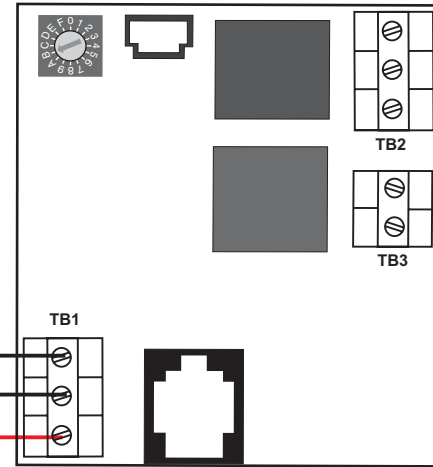

Address Selection Switch

To next HRC-IR

HRC-IR
Part No. 6300983

400m sec. Momentary for Up/Down
Maintained for Tilting
Up/Common
Down/Common
Up/Down/Common for Stop

Part No. CNMSX - PRO
Rear View