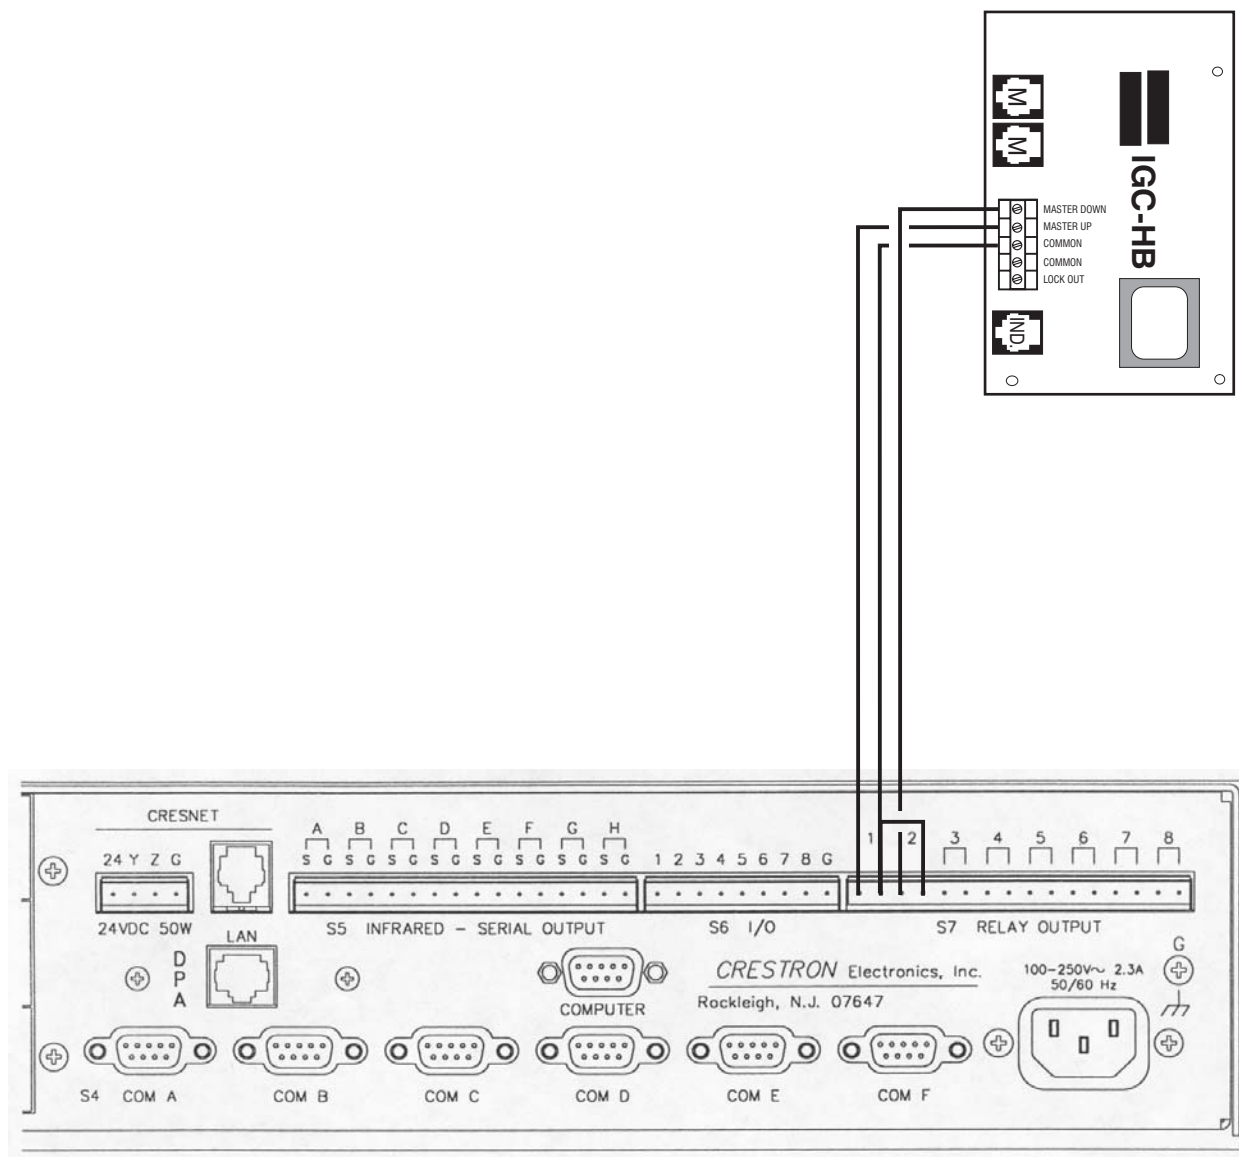

IGC-HB
Part No. 6300030

400m sec. Momentary for Up/Down
Maintained for Tilting
Up/Common
Down/Common
Up/Down/Common for Stop

Part No. CNMSX - PRO
Rear View