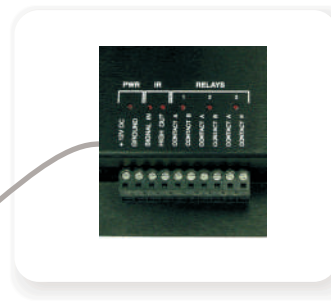

Convert infrared, dry contact or RS-232 protocol into Radio Technology Somfy® (RTS) for RF control of window coverings, powered by Somfy motors.

- Simple Integration
- Universal Control
- Quick Installation

5 channel interface controls 5 individual window coverings or 5 groups of Window Coverings.

Control Scenarios for Radio Control of Window Coverings, Powered by Somfy

Universal RTS Interface 5 Channel →

Dry Contact
Connect third party home control system dry contact input to Universal RTS Interface.

RS-232 ↑
Connect third party home control system RS-232 input to Universal RTS Interface.

Infrared
Program third party remote control to send infrared signal to Universal RTS Interface. ↓