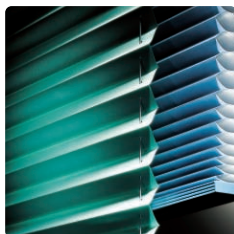

ILT Z-Wave Interface

Intelligent Motor Control made Wireless

Integrate Z-Wave wireless control of window coverings powered by Somfy™ ILT motors. Benefit from the versatility of Z-Wave wireless mesh technology and the quiet intelligence of the Sonesse™ ILT motor.

Compatible with a range of window coverings

Sheer Horizontal

Pleated/Cellular Shades

2" Horizontal Blinds

Roller/Solar Shades

Roman/Woven Shades

SOMFY ILT Z-WAVE CONTROL APPLICATION

Z-WAVE
PC CONTROL