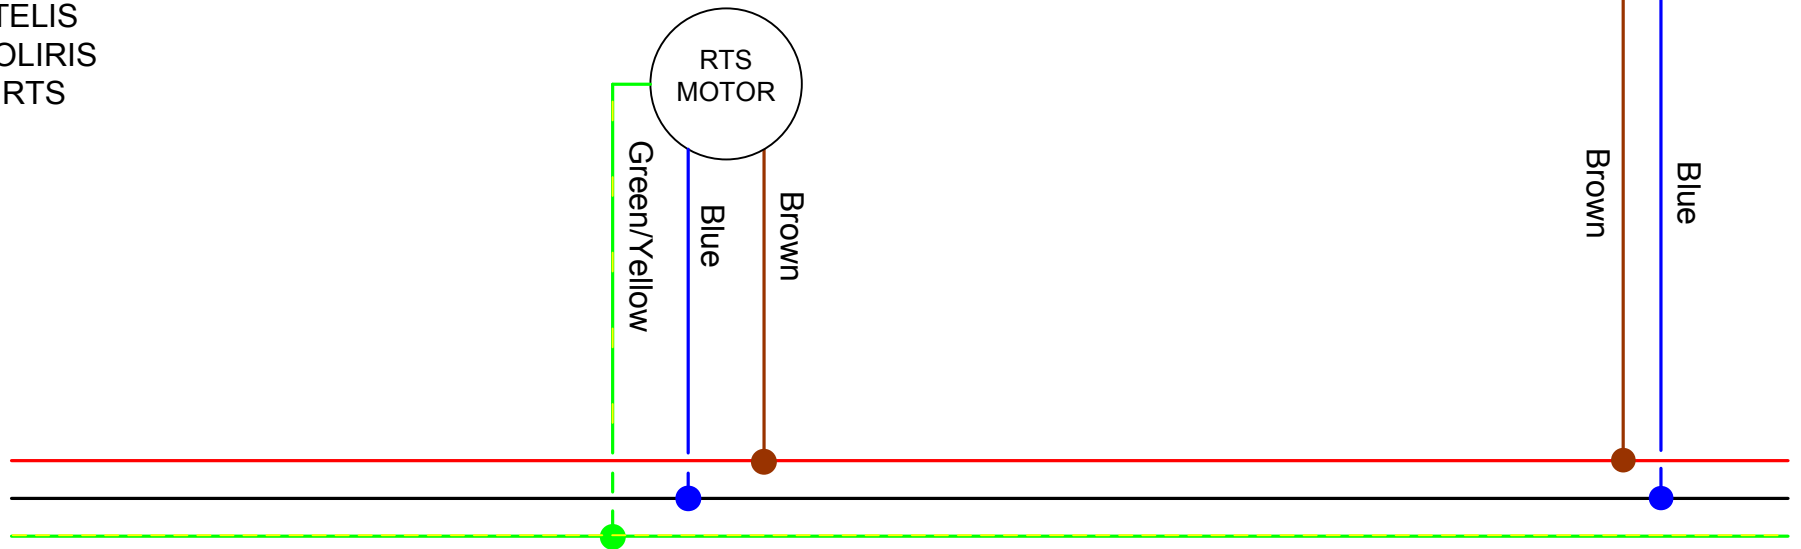

TELIS
SOLIRIS
RTS

SOLIRIS
SENSOR RTS

ACTIVE
NEUTRAL
EARTH

230 V 50Hz

For programming and resetting purposes, we strongly recommend a means to switch on/off one motor at a time.

		Project Name		© Copyright 2017 All rights reserved These drawings remain the property of Somfy and shall not copied or used without written permission.
		Date Printed 27/04/2017	Drawn By T. Ngo	
		Drawing No 0001468		