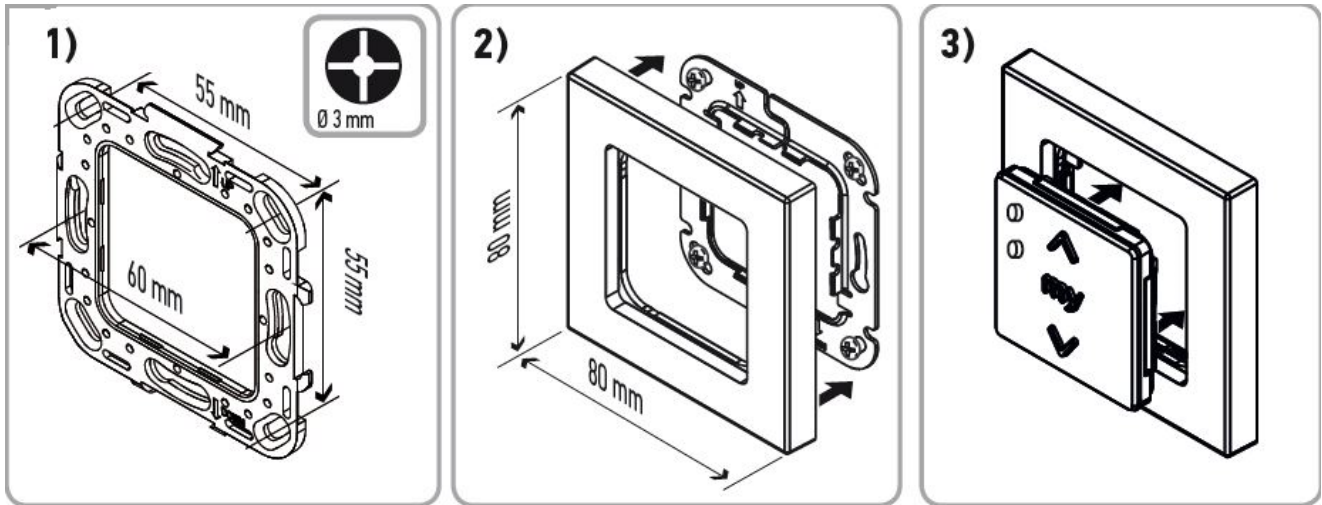

DESCRIPTION

INSTALLATION