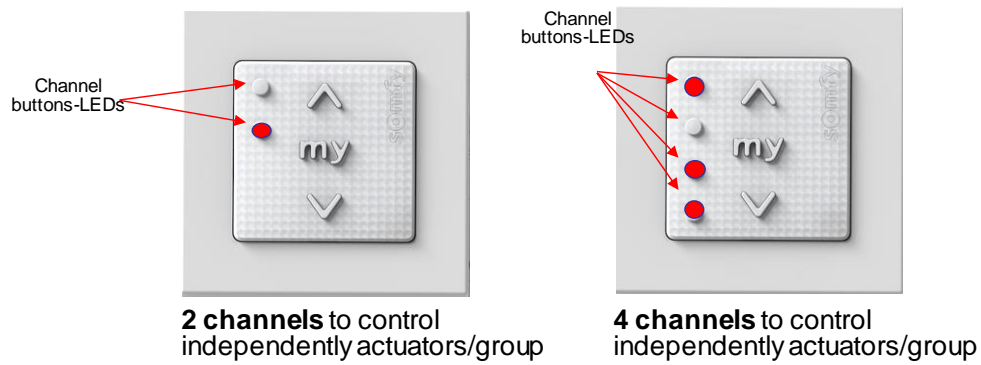

07/05/2019

DOC148942 TDST Smoove Origin 2-4 RTS

Designation	Smoove Origin 2-4 RTS
Reference	1800223/1800295
Range	Smoove Origin RTS

FUNCTIONS

- 1w control
- Command: Up, My, Down
- Adaptation with Standard (49075) DIN 50x50
- Composition: 1 Module, 1 frame & 1 Mounting plate

TECHNICAL SPECIFICATIONS

Box	Material	ABS & PC
	Color	Pure
	Size	Module 50x50x10 mm Frame 80x80x10 mm
Battery	Voltage	3V
	Type	CR 2430
	Number	x1
Battery lifetime (at ambient temperature in typical conditions)		5 years (max 4 orders per day)
Radio frequency		433.42 MHz +/- 1 KHz
Radio range		Use guaranteed in most «floor installation» depending of the environment.
dBm		-4 dBm
Modulation Type		ASK Type A1
Protocol		RTS
Antenna		Integrated
Temperature range	Storing	-20°C / +60°C
	Working	0°C / +48°C
Weight module (including battery)		24g
Electromagnetic compatibility		EN 301489-1 EN 301489-3
Electrical safety		IEC/EN 62368-1
Protection on the health		EN 62479
Radio		EN 300220-1 EN 300220-2

DESCRIPTION

INSTALLATION

ERGONOMICS

COMPATIBILITIES

See compatibility matrix