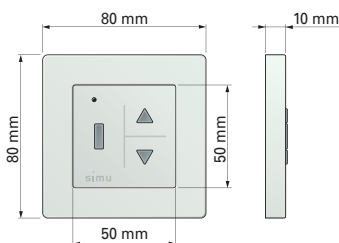

Face plate and frame colours can be combined by ordering the frames separately in order to create transmitters that are personalised according to the users' wishes.

SPECIFICATIONS

PRODUCT CLASS	class III
POWER SUPPLY	3V - type CR2430 battery
AMBIENT TEMPERATURE OF USE	from +0°C to +60°C
PROTECTION INDEX	IP 30
RANGE	~ 200 m in free field ~ 20 m through 2 reinforced concrete walls (depends on the environment and radio pollution)
RADIO FREQUENCY	433,42 MHz
COMPATIBILITY	Hz Motors and external receivers