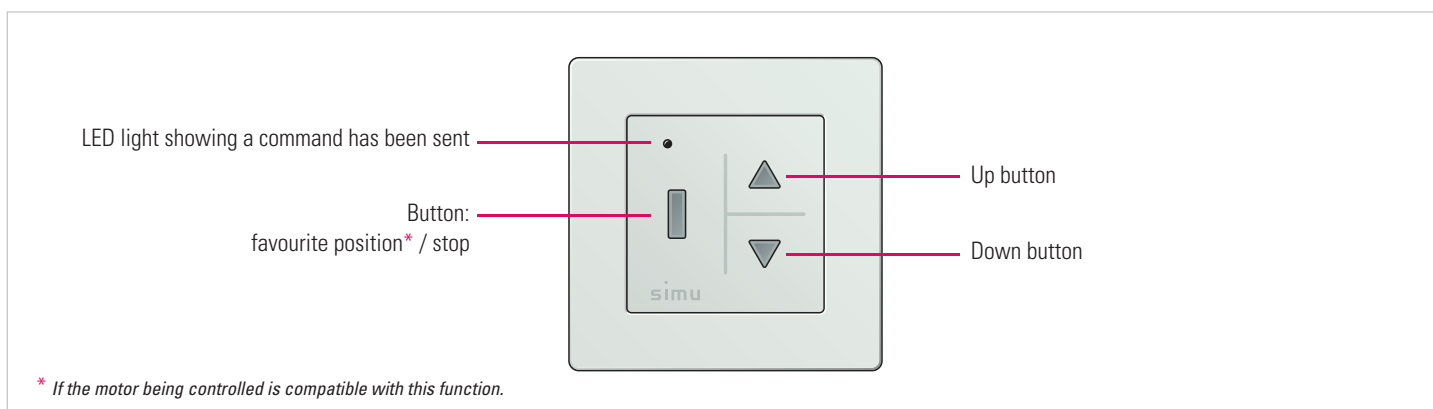

COLOR+ RANGE

RADIO TRANSMITTERS

SIMU'S NEW SIGNATURE OF CONTROLS

- **A simple design:** clean, straight lines and a flat surface give these transmitters a timeless and universal appeal.
- **The favourite position button** has been moved in order to emphasise it and make this comfort function more evident. Simply pressing down the favourite position button allows the user to find their favorite brightness level.
- **A choice of 6 colours, with a matt finish:** a range of subtle and contemporary colours, with a matt finish that highlights the purity of the colour and adapts to all styles.
- **A complete range:** available in a wall version (COLOR+), remote control with 1 channel (COLOR+1) or 5 channels (COLOR+5), these transmitters can control all SIMU-Hz motors and carry out all types of command: individual, in zones or centralised.

COLOR+ WALL TRANSMITTERS

White

Metallic grey

Anthracite

Mocha

Blackcurrant

Blue

COLOUR COMBINATIONS:

Face plate and frame colours can be combined by ordering the frames separately in order to create transmitters that are personalised according to the users' wishes.

SPECIFICATIONS

PRODUCT CLASS	class III
POWER SUPPLY	3V - type CR2430 battery
AMBIENT TEMPERATURE OF USE	from +0°C to +60°C
PROTECTION INDEX	IP 30
RANGE	~ 200 m in free field ~ 20 m through 2 reinforced concrete walls (depends on the environment and radio pollution)
RADIO FREQUENCY	433,42 MHz
COMPATIBILITY	Hz Motors and external receivers