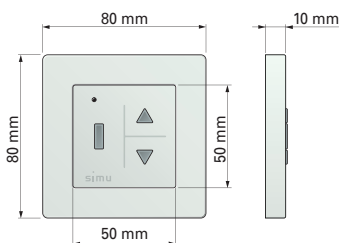

Face plate and frame colours can be combined by ordering the frames separately in order to create transmitters that are personalised according to the users' wishes.

SPECIFICATIONS

PRODUCT CLASS	class III
POWER SUPPLY	3V - type CR2430 battery
AMBIENT TEMPERATURE OF USE	from +0°C to +60°C
PROTECTION INDEX	IP 30
RANGE	~ 200 m in free field ~ 20 m through 2 reinforced concrete walls (depends on the environment and radio pollution)
RADIO FREQUENCY	433,42 MHz
COMPATIBILITY	Hz Motors and external receivers