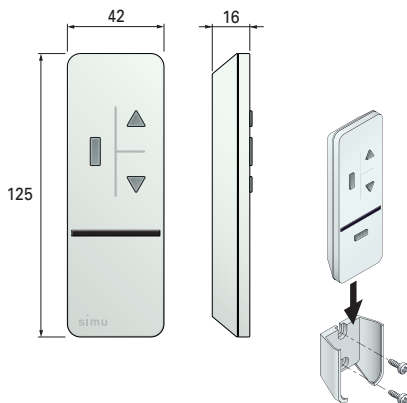

SPECIFICATIONS

PRODUCT CLASS	class III
POWER SUPPLY	3V - type CR2430 battery
AMBIENT TEMPERATURE OF USE	from +0°C to +60°C
PROTECTION INDEX	IP 30
RANGE	~ 200 m in free field ~ 20 m through 2 reinforced concrete walls (depends on the environment and radio pollution)
RADIO FREQUENCY	433,42 MHz
COMPATIBILITY	Hz Motors and external receivers