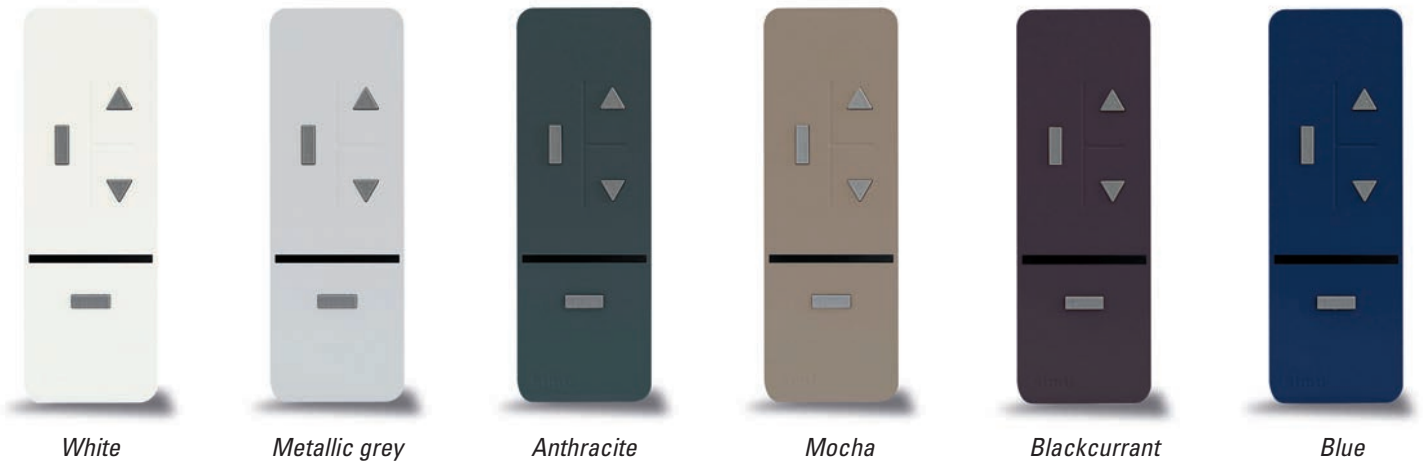

COLOR+ WALL TRANSMITTERS

White

Metallic grey

Anthracite

Mocha

Blackcurrant

Blue

COLOUR COMBINATIONS:

Face plate and frame colours can be combined by ordering the frames separately in order to create transmitters that are personalised according to the users' wishes.

SPECIFICATIONS

PRODUCT CLASS	class III
POWER SUPPLY	3V - type CR2430 battery
AMBIENT TEMPERATURE OF USE	from +0°C to +60°C
PROTECTION INDEX	IP 30
RANGE	~ 200 m in free field ~ 20 m through 2 reinforced concrete walls (depends on the environment and radio pollution)
RADIO FREQUENCY	433,42 MHz
COMPATIBILITY	Hz Motors and external receivers

ASSEMBLY

COLOR+ 1 & COLOR+ 5 REMOTE CONTROLS

SPECIFICATIONS

PRODUCT CLASS	class III
POWER SUPPLY	3V - type CR2430 battery
AMBIENT TEMPERATURE OF USE	from +0°C to +60°C
PROTECTION INDEX	IP 30
RANGE	~ 200 m in free field ~ 20 m through 2 reinforced concrete walls (depends on the environment and radio pollution)
RADIO FREQUENCY	433,42 MHz
COMPATIBILITY	Hz Motors and external receivers