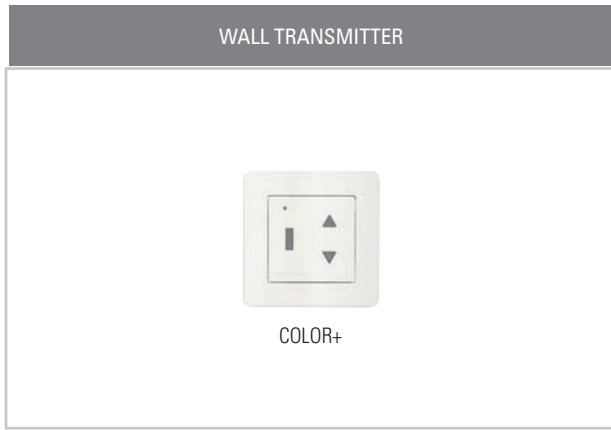

REFERENCES