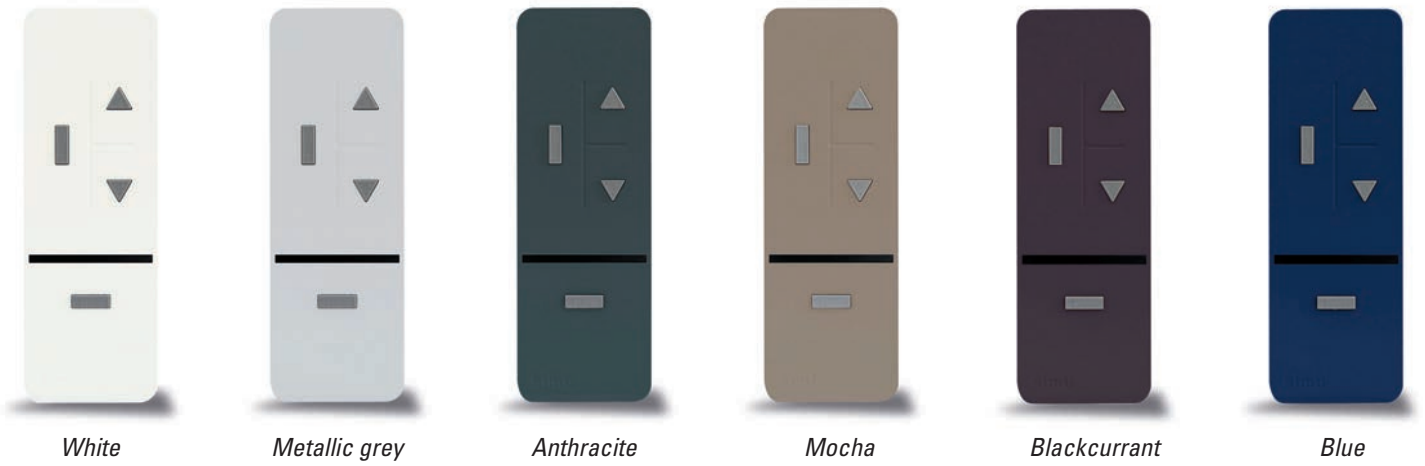

COLOR+ 1 & COLOR+ 5 REMOTE CONTROLS