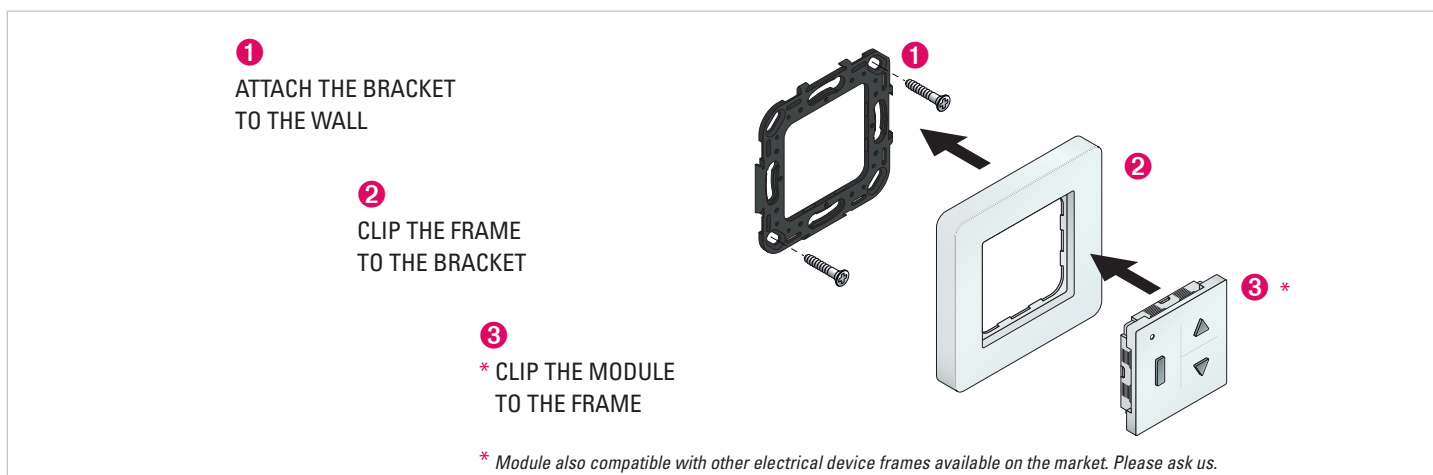

COLOR+ WALL TRANSMITTERS

COLOUR COMBINATIONS:

Face plate and frame colours can be combined by ordering the frames separately in order to create transmitters that are personalised according to the users' wishes.

SPECIFICATIONS

PRODUCT CLASS	class III
POWER SUPPLY	3V - type CR2430 battery
AMBIENT TEMPERATURE OF USE	from +0°C to +60°C
PROTECTION INDEX	IP 30
RANGE	~ 200 m in free field ~ 20 m through 2 reinforced concrete walls (depends on the environment and radio pollution)
RADIO FREQUENCY	433,42 MHz
COMPATIBILITY	Hz Motors and external receivers

ASSEMBLY