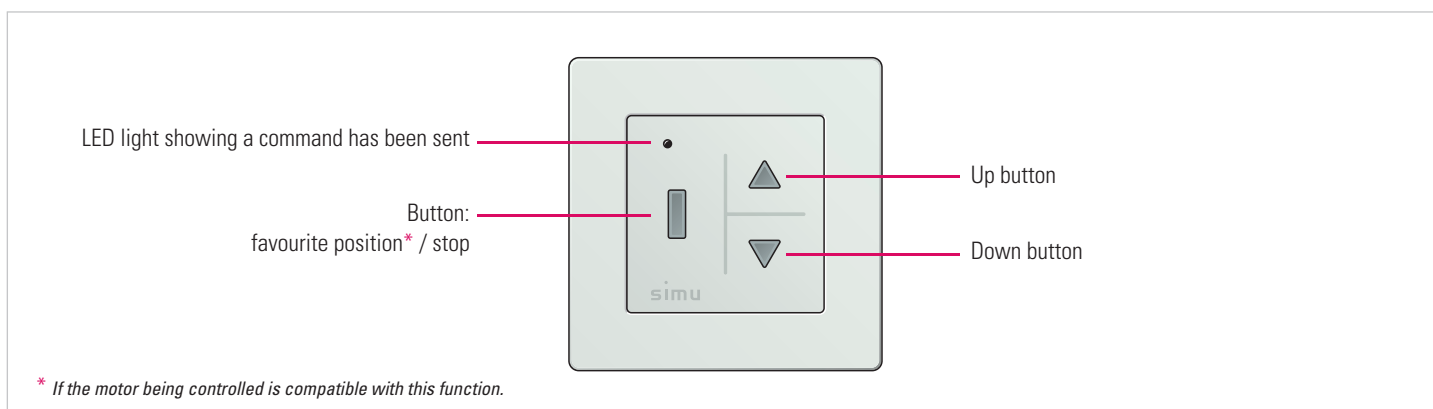

COLOR+ WALL TRANSMITTERS

COLOUR COMBINATIONS:

Face plate and frame colours can be combined by ordering the frames separately in order to create transmitters that are personalised according to the users' wishes.

SPECIFICATIONS