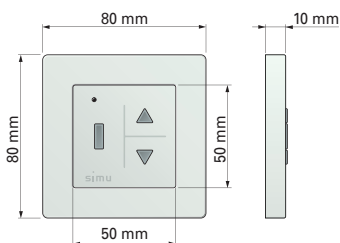

SPECIFICATIONS