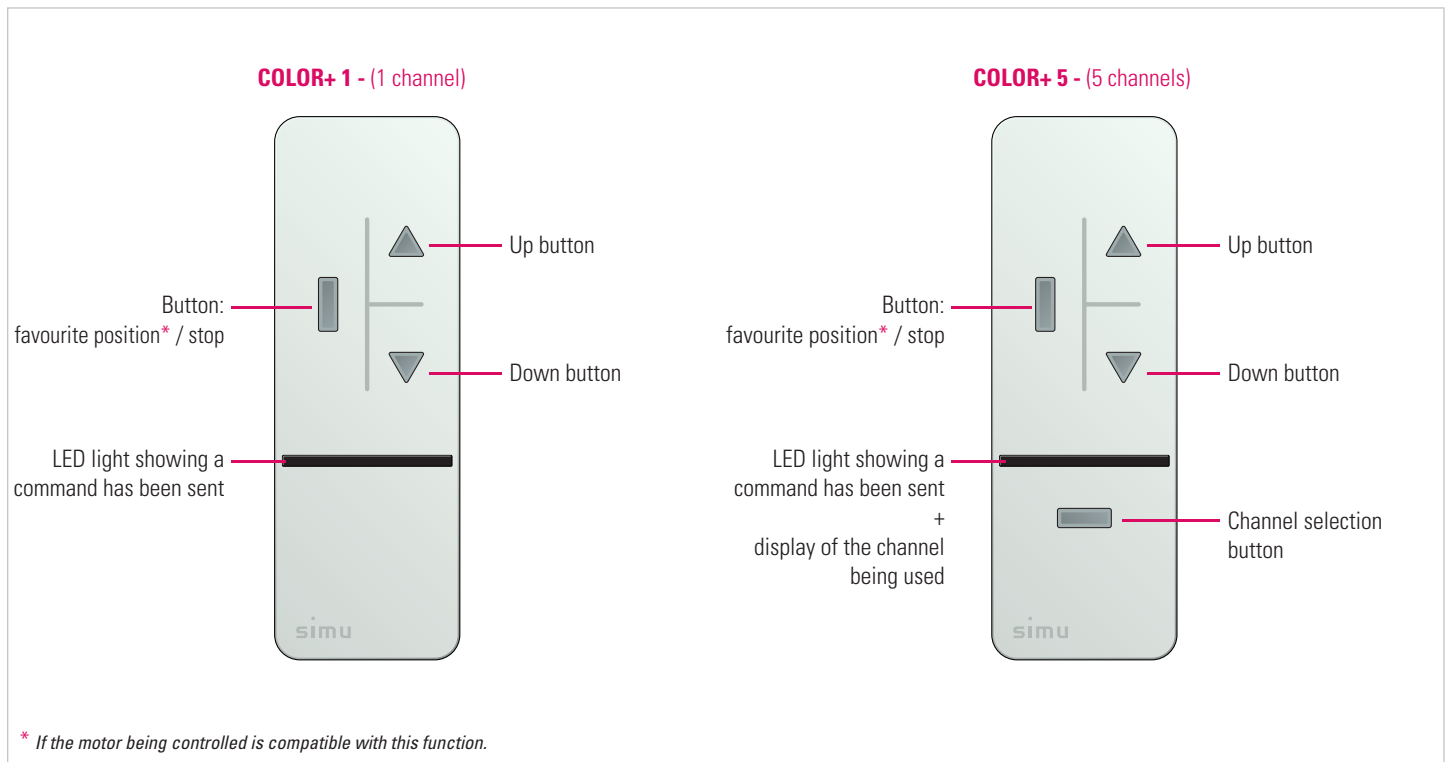

SPECIFICATIONS

PRODUCT CLASS	class III
POWER SUPPLY	3V - type CR2430 battery
AMBIENT TEMPERATURE OF USE	from +0°C to +60°C
PROTECTION INDEX	IP 30
RANGE	~ 200 m in free field ~ 20 m through 2 reinforced concrete walls (depends on the environment and radio pollution)
RADIO FREQUENCY	433,42 MHz
COMPATIBILITY	Hz Motors and external receivers